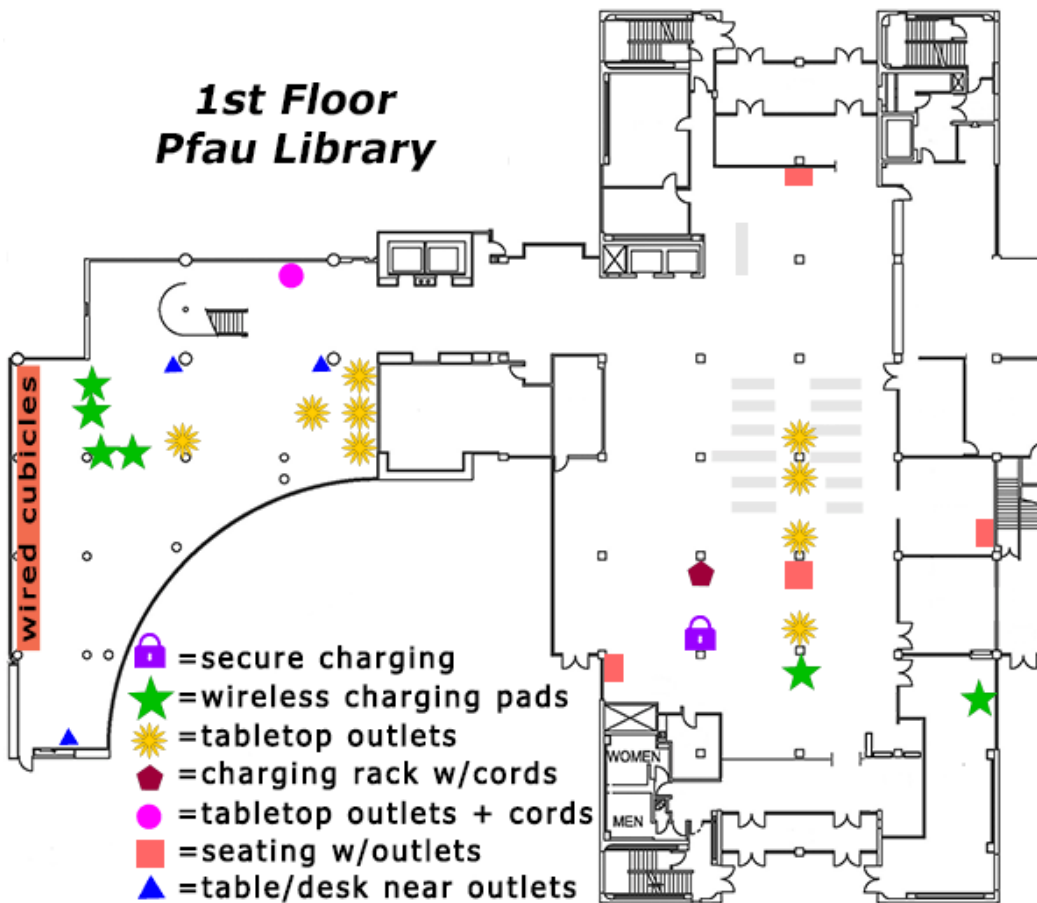

## Plug In, Charge Up!

- **Secure charging cabinets:** Lock up your device while charging it. Has a variety of charging cords; the bottom two slots have outlets for laptops.
- **Wireless charging pads:** You'll need the free Powermat app. If your mobile device has built-in PMA charging compatibility, just lay it on the Powermat to charge. Need a charging adaptor? Borrow one at the Check-Out Desk, or buy one at the Coyote Bookstore for \$10.

### 1st Floor Pfau Library

- **Wired seating:** Individual study cubicles each have a live outlet near the floor; upholstered seating units have outlets in the tabletop.
- **Tables or desks near outlets:** Outlets may be on the wall or the floor.

- **Tabletop outlets:** Live outlets in the center of the tabletop.
- **Charging rack:** Forgot your cord? The rack offers several cord types.
- **Tabletop outlets plus cords:** This table has 2 outlets plus several cord plug types.

*Not all cubicle units in the library are wired! Only those noted on this map have electricity.*