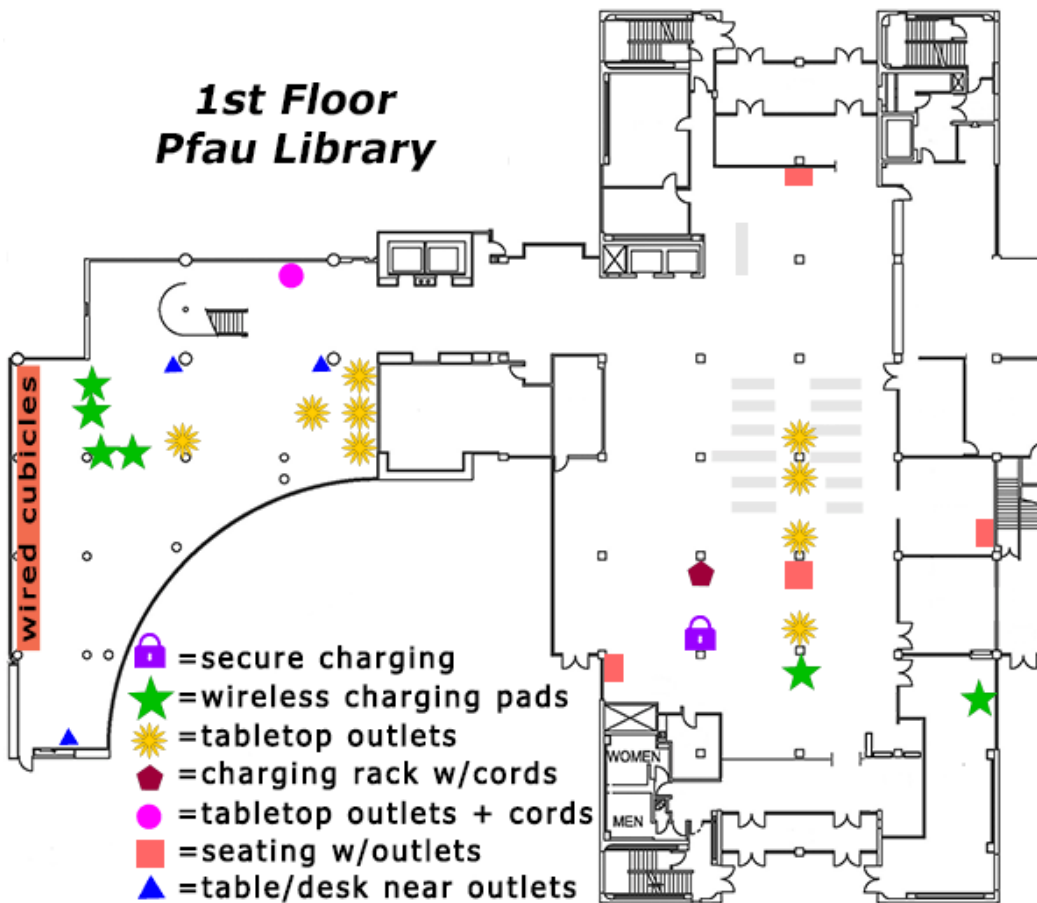

Plug In, Charge Up!

- **Secure charging cabinets:** Lock up your device while charging it. Has a variety of charging cords; the bottom two slots have outlets for laptops.
- **Wireless charging pads:** You'll need the free Powermat app. If your mobile device has built-in PMA charging compatibility, just lay it on the Powermat to charge. Need a charging adaptor? Borrow one at the Check-Out Desk, or buy one at the Coyote Bookstore for \$10.

1st Floor Pfau Library

- **Wired seating:** Individual study cubicles each have a live outlet near the floor; upholstered seating units have outlets in the tabletop.
- **Tables or desks near outlets:** Outlets may be on the wall or the floor.

- **Tabletop outlets:** Live outlets in the center of the tabletop.
- **Charging rack:** Forgot your cord? The rack offers several cord types.
- **Tabletop outlets plus cords:** This table has 2 outlets plus several cord plug types.

Not all cubicle units in the library are wired! Only those noted on this map have electricity.