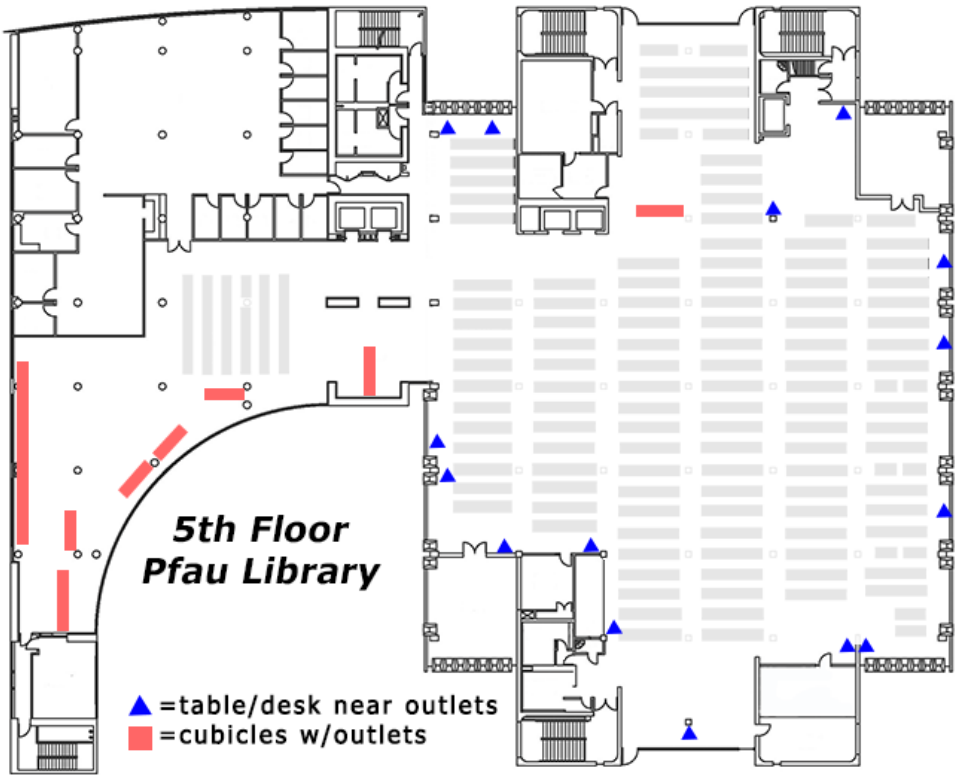

### 1st Floor Pfau Library

- **Wired seating:** Individual study cubicles each have a live outlet near the floor; upholstered seating units have outlets in the tabletop.
- **Tables or desks near outlets:** Outlets may be on the wall or the floor.

- **Tabletop outlets:** Live outlets in the center of the tabletop.
- **Charging rack:** Forgot your cord? The rack offers several cord types.
- **Tabletop outlets plus cords:** This table has 2 outlets plus several cord plug types.