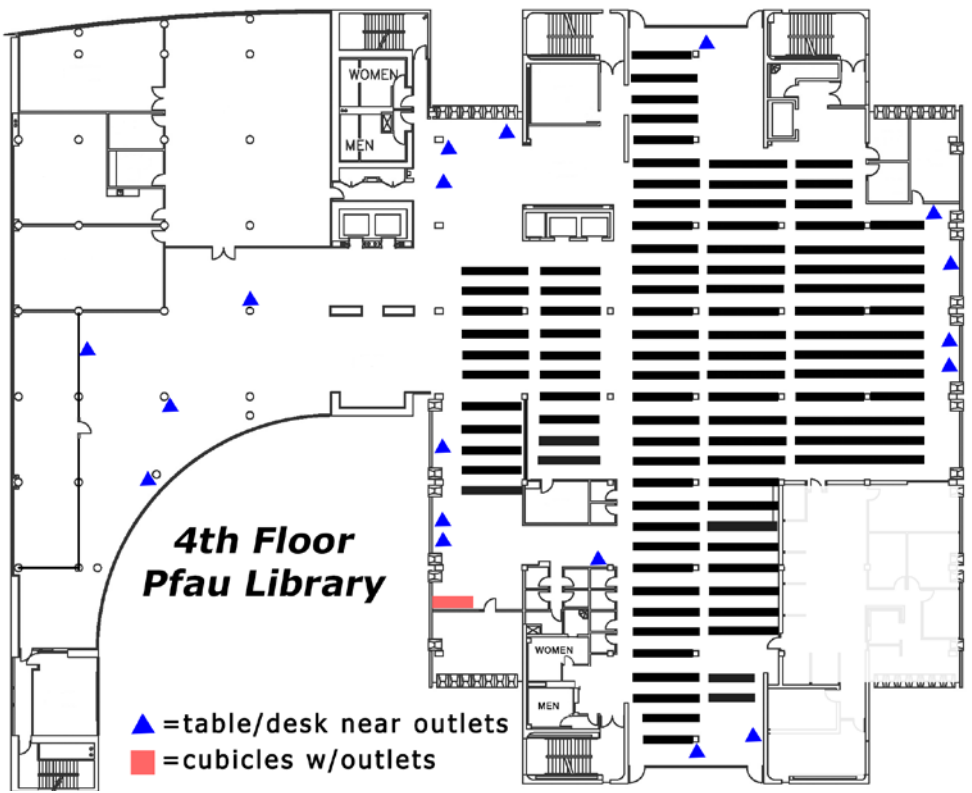

### 1st Floor Pfau Library

- **Wired seating:** Individual study cubicles each have a live outlet near the floor; upholstered seating units have outlets in the tabletop.
- **Tables or desks near outlets:** Outlets may be on the wall or the floor.

- **Tabletop outlets:** Live outlets in the center of the tabletop.
- **Charging rack:** Forgot your cord? The rack offers several cord types.
- **Tabletop outlets plus cords:** This table has 2 outlets plus several cord plug types.

*Not all cubicle units in the library are wired! Only those noted on this map have electricity.*