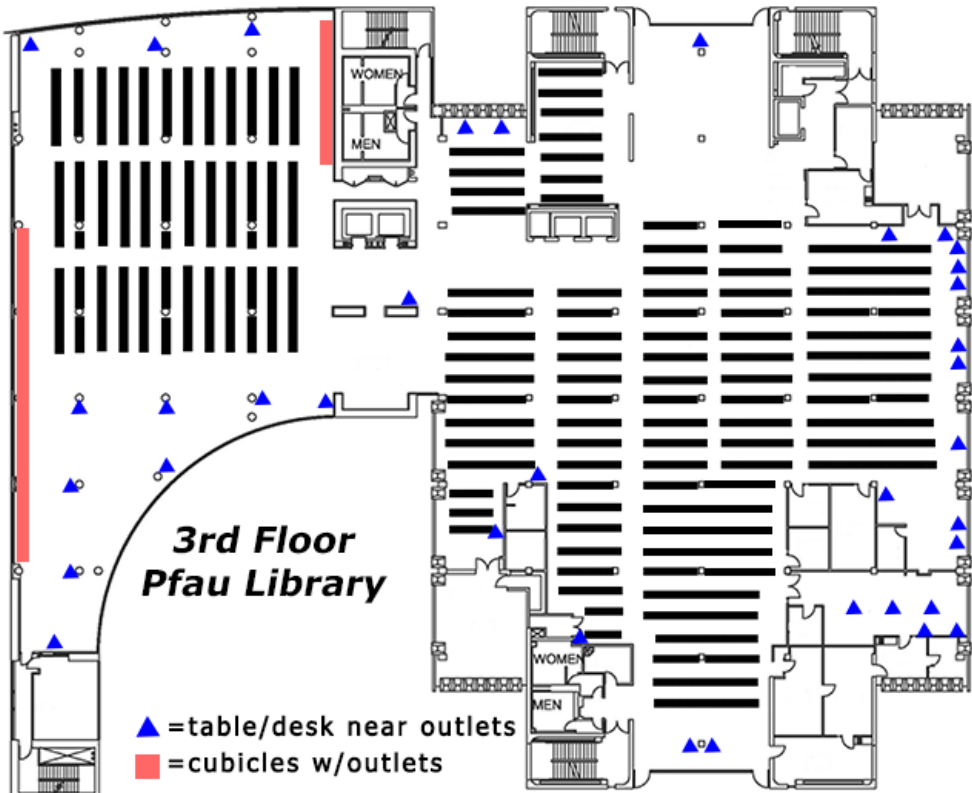

## Plug In, Charge Up!

- **Secure charging cabinets:** Lock up your device while charging it. Has a variety of charging cords; the bottom two slots have outlets for laptops.
- **Wireless charging pads:** You'll need the free Powermat app. If your mobile device has built-in PMA charging compatibility, just lay it on the Powermat to charge. Need a charging adaptor? Borrow one at the Check-Out Desk, or buy one at the Coyote Bookstore for \$10.

### 1st Floor Pfau Library

- **Wired seating:** Individual study cubicles each have a live outlet near the floor; upholstered seating units have outlets in the tabletop.
- **Tables or desks near outlets:** Outlets may be on the wall or the floor.

- **Tabletop outlets:** Live outlets in the center of the tabletop.
- **Charging rack:** Forgot your cord? The rack offers several cord types.
- **Tabletop outlets plus cords:** This table has 2 outlets plus several cord plug types.