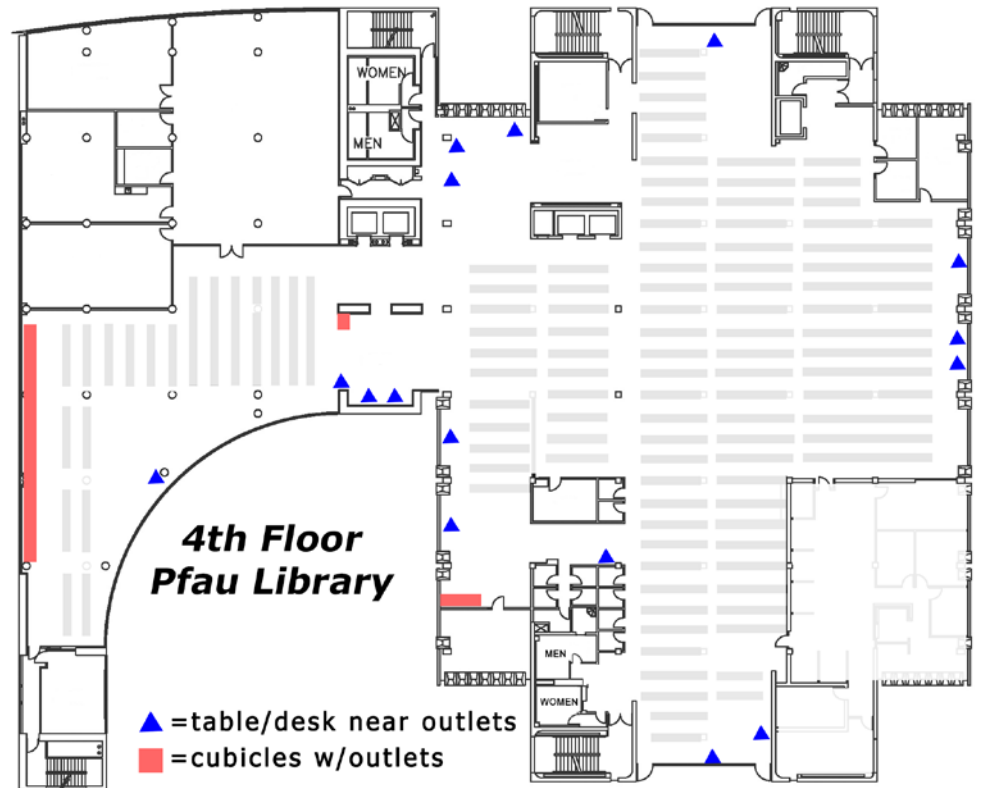

1st Floor Pfau Library

- **Wired seating:** Individual study cubicles each have a live outlet near the floor; upholstered seating units have outlets in the tabletop.
- **Tables or desks near outlets:** Outlets may be on the wall or the floor.

- **Tabletop outlets:** Live outlets in the center of the tabletop.
- **Charging rack:** Forgot your cord? The rack offers several cord types.
- **Tabletop outlets plus cords:** This table has 2 outlets plus several cord plug types.