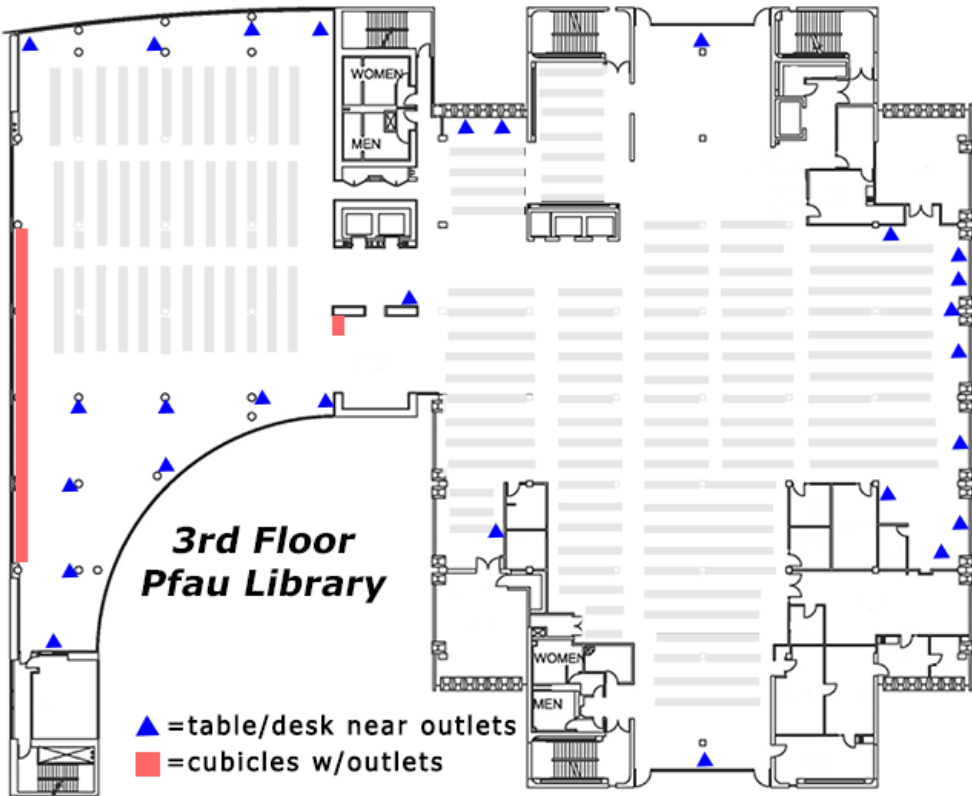

1st Floor Pfau Library

- **Wired seating:** Individual study cubicles each have a live outlet near the floor; upholstered seating units have outlets in the tabletop.
- **Tables or desks near outlets:** Outlets may be on the wall or the floor.

- **Tabletop outlets:** Live outlets in the center of the tabletop.
- **Charging rack:** Forgot your cord? The rack offers several cord types.
- **Tabletop outlets plus cords:** This table has 2 outlets plus several cord plug types.